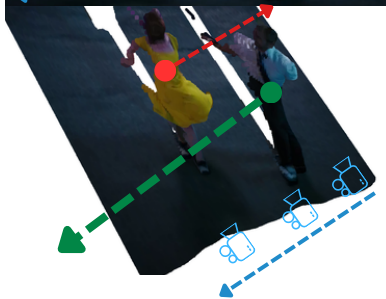

Control Signals

Generated 5-second Video

WanMove
(2D tracks)

Ours
(3D tracks)

✗ Occlusion-aware

✓ Occlusion-aware

Text Prompt: A man **walks around** a woman as the camera **arcs to the right**.

WanMove
(2D tracks)

Ours
(3D tracks)

✗ Camera & Motion Disentanglement

✓ Camera & Motion Disentanglement

Text Prompt: A women walk to the **right behind the man** , a man walk to the **left in front of the woman**, the camera **follows** the man.